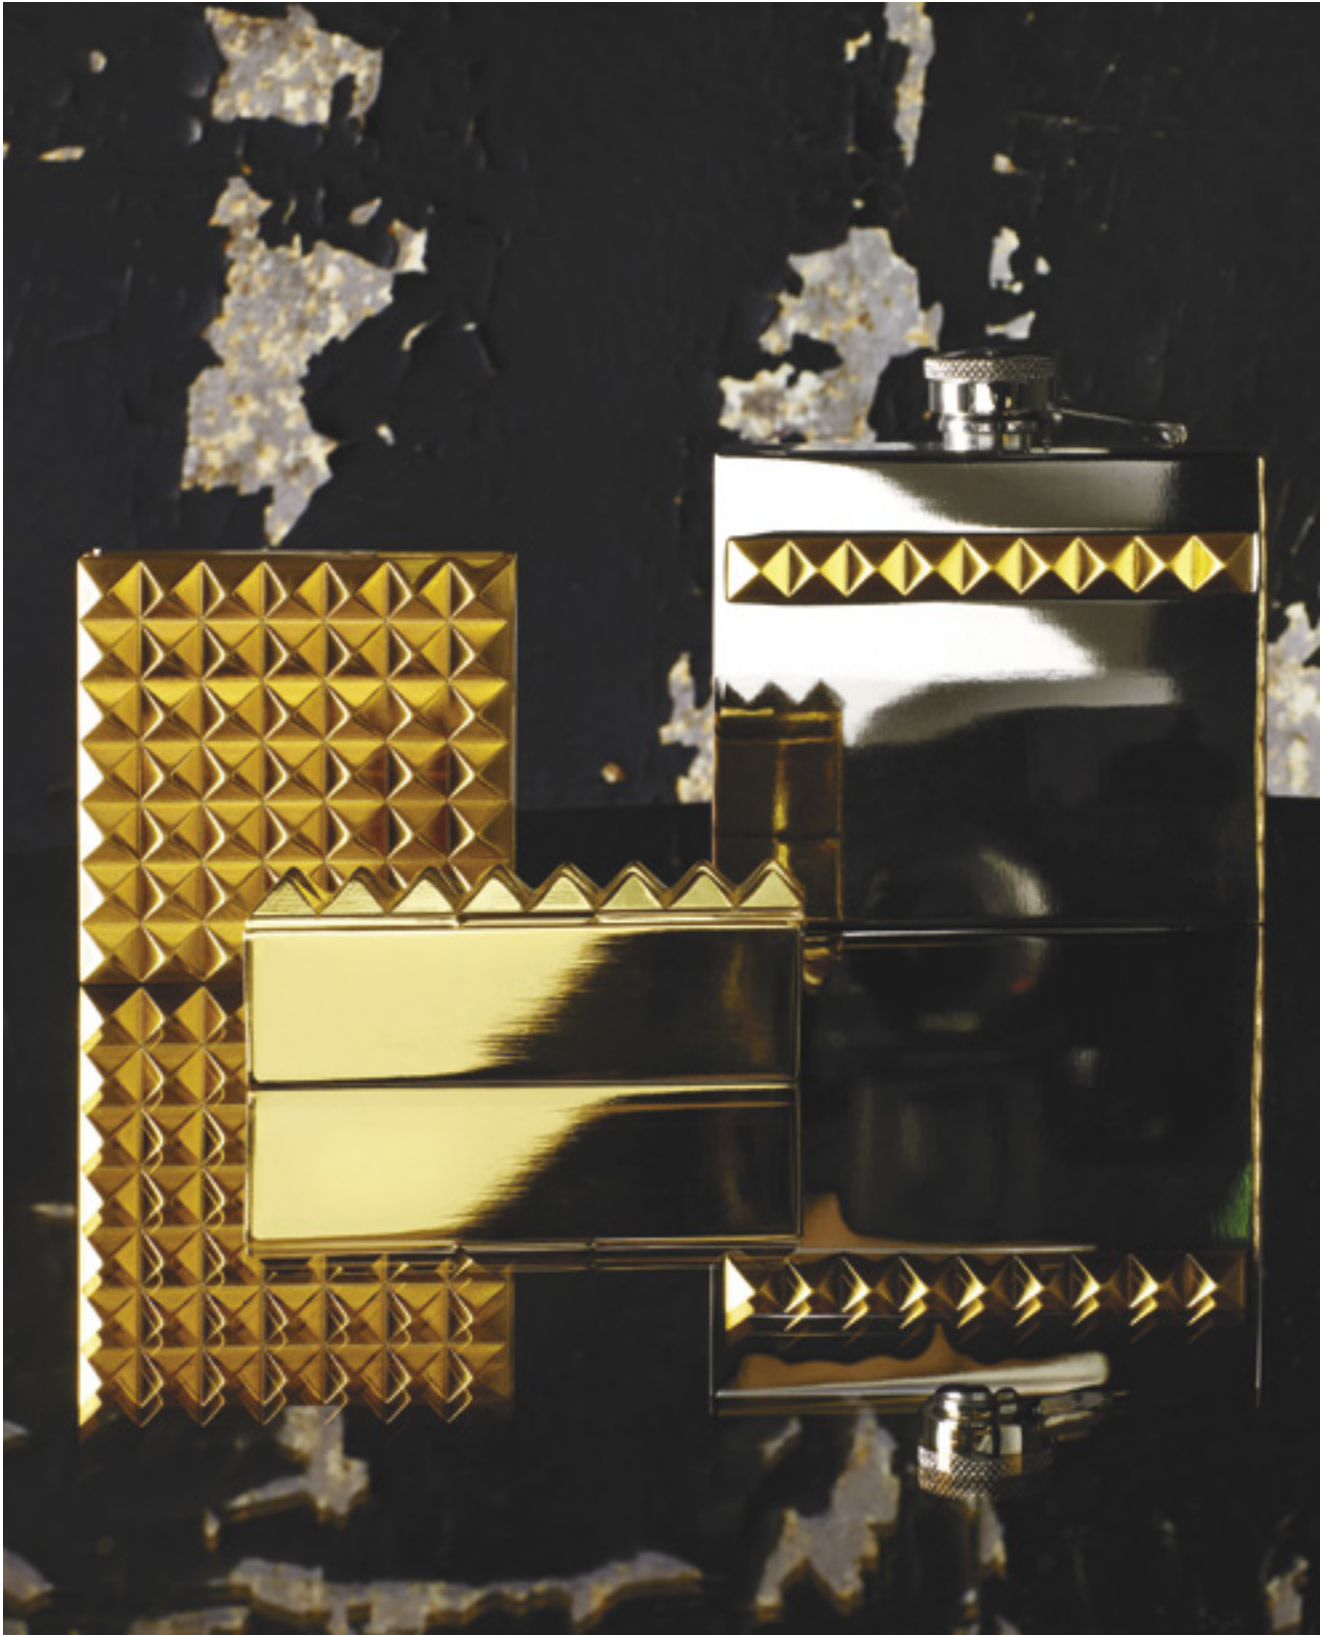

PERFUME BOTTLES

Blush Perfume Bottle
(6cm x 10cm)
100ml
7138 045
AU\$149.00 - NZ\$169.00

Amber Perfume Bottle
(9cm x 9cm)
100ml
7138 046
AU\$149.00 - NZ\$169.00

Plum Perfume Bottle
(8cm x 11cm)
200ml
7138 047
AU\$149.00 - NZ\$169.00